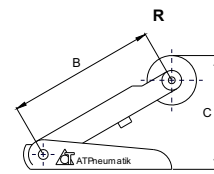

Mechanical Valve Specification & Dimension

Model	MSV86321	MSV86521	Actuator							
			PP	PPL	LB	TB	EB	PB	R	
Port Connection	G 1/8"	G 1/8" / G 1/4"								
Working Medium	Air	Air	A	66.5	71.5	85.5	89.5	86.5	83.5	59.5
Working Pressure	1 MPa, 150 PSI	1 MPa, 150 PSI	B	17	22	33	34	37	34	42
Working Temperature	5 ~ 60°C, 41 ~ 140°F	5 ~ 60°C, 41 ~ 140°F	C	41	46	60	64	61	58	34.5
Orifice Size	12mm² (CV = 0.67)	16mm² (CV = 0.89)	D	125	130	144	148	145	142	118.5

MSV-86321- 3/2 Mechanical Valve