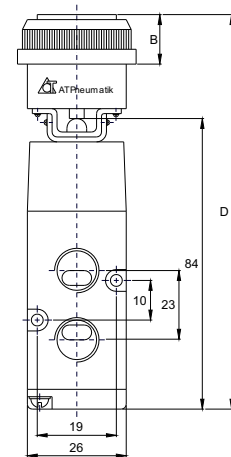

MSV - 86 - 32 - 2 - R

MSV - Mechanical Valve

86 - 86 Series

32 - 3/2-way Valve

52 - 5/2-way Valve

1 - G 1/8"

2 - G 1/4"

R - Roller Valve

LB - Selector Knob (long)

PP - Flat Push Button

EB - Emergency Push

Button w/ Lock

TB - Selector Knob (short)

PB - Mushroom Head

PPL - Raised Push Button

Mechanical Valve Specification & Dimension

Model	MSV86321	MSV86521	Actuator							
			PP	PPL	LB	TB	EB	PB	R	
Port Connection	G 1/8"	G 1/8" / G 1/4"								
Working Medium	Air	Air	A	66.5	71.5	85.5	89.5	86.5	83.5	59.5
Working Pressure	1 MPa, 150 PSI	1 MPa, 150 PSI	B	17	22	33	34	37	34	42
Working Temperature	5 ~ 60°C, 41 ~ 140°F	5 ~ 60°C, 41 ~ 140°F	C	41	46	60	64	61	58	34.5
Orifice Size	12mm ² (CV = 0.67)	16mm ² (CV = 0.89)	D	125	130	144	148	145	142	118.5

MSV-86321- 3/2 Mechanical Valve

Dimensions are in mm