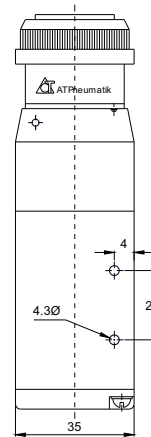

Mechanical Valve

Ordering Code

MSV - 86 - 32 - 2 - R

MSV - Mechanical Valve

86 - 86 Series

32 - 3/2-way Valve

52 - 5/2-way Valve

1 - G 1/8"

2 - G 1/4"

R - Roller Valve

LB - Selector Knob (long)

PP - Flat Push Button

EB - Emergency Push

Button w/ Lock

TB - Selector Knob (short)

PB - Mushroom Head

PPL - Raised Push Button

Mechanical Valve Specification & Dimension

Model	MSV86321	MSV86521	Actuator							
			PP	PPL	LB	TB	EB	PB	R	
Port Connection	G 1/8"	G 1/8" / G 1/4"								
Working Medium	Air	Air	A	66.5	71.5	85.5	89.5	86.5	83.5	59.5
Working Pressure	1 MPa, 150 PSI	1 MPa, 150 PSI	B	17	22	33	34	37	34	42
Working Temperature	5 ~ 60°C, 41 ~ 140°F	5 ~ 60°C, 41 ~ 140°F	C	41	46	60	64	61	58	34.5
Orifice Size	12mm² (CV = 0.67)	16mm² (CV = 0.89)	D	125	130	144	148	145	142	118.5

MSV-86321- 3/2 Mechanical Valve

Dimensions are in mm