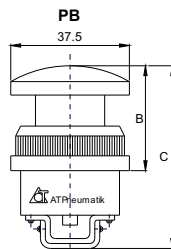

MSV-86321- 3/2 Mechanical Valve