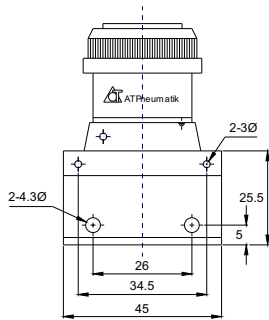

LB - Selector Knob (long)

PP - Flat Push Button

EB - Emergency Push

Button w/ Lock

TB - Selector Knob (short)

PB - Mushroom Head

PPL - Raised Push Button

Mechanical Valve Specification & Dimension

Model	MSV86321	MSV86521	Actuator							
			PP	PPL	LB	TB	EB	PB	R	
Port Connection	G 1/8"	G 1/8" / G 1/4"								
Working Medium	Air	Air	A	66.5	71.5	85.5	89.5	86.5	83.5	59.5
Working Pressure	1 MPa, 150 PSI	1 MPa, 150 PSI	B	17	22	33	34	37	34	42
Working Temperature	5 ~ 60°C, 41 ~ 140°F	5 ~ 60°C, 41 ~ 140°F	C	41	46	60	64	61	58	34.5
Orifice Size	12mm ² (CV = 0.67)	16mm ² (CV = 0.89)	D	125	130	144	148	145	142	118.5

MSV-86321- 3/2 Mechanical Valve

Dimensions are in mm