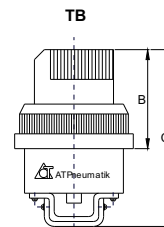

Mechanical Valve Specification & Dimension

Model	MSV86321	MSV86521	Actuator							
			PP	PPL	LB	TB	EB	PB	R	
Port Connection	G 1/8"	G 1/8" / G 1/4"								
Working Medium	Air	Air	A	66.5	71.5	85.5	89.5	86.5	83.5	59.5
Working Pressure	1 MPa, 150 PSI	1 MPa, 150 PSI	B	17	22	33	34	37	34	42
Working Temperature	5 ~ 60°C, 41 ~ 140°F	5 ~ 60°C, 41 ~ 140°F	C	41	46	60	64	61	58	34.5
Orifice Size	12mm² (CV = 0.67)	16mm² (CV = 0.89)	D	125	130	144	148	145	142	118.5

MSV-86321- 3/2 Mechanical Valve