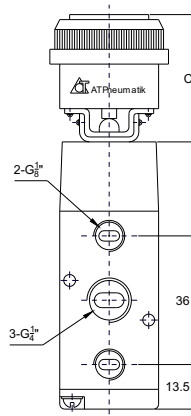

MSV - 86 - 32 - 2 - R

MSV - Mechanical Valve

86 - 86 Series

32 - 3/2-way Valve

52 - 5/2-way Valve

1 - G 1/8"

2 - G 1/4"

R - Roller Valve

LB - Selector Knob (long)

PP - Flat Push Button

EB - Emergency Push

Button w/ Lock

TB - Selector Knob (short)

PB - Mushroom Head

PPL - Raised Push Button

Mechanical Valve Specification & Dimension

Model	MSV86321	MSV86521	Actuator							
			PP	PPL	LB	TB	EB	PB	R	
Port Connection	G 1/8"	G 1/8" / G 1/4"								
Working Medium	Air	Air	A	66.5	71.5	85.5	89.5	86.5	83.5	59.5
Working Pressure	1 MPa, 150 PSI	1 MPa, 150 PSI	B	17	22	33	34	37	34	42
Working Temperature	5 ~ 60°C, 41 ~ 140°F	5 ~ 60°C, 41 ~ 140°F	C	41	46	60	64	61	58	34.5
Orifice Size	12mm ² (CV = 0.67)	16mm ² (CV = 0.89)	D	125	130	144	148	145	142	118.5

MSV-86321- 3/2 Mechanical Valve

Dimensions are in mm