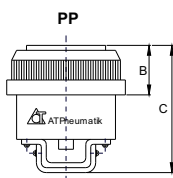

Mechanical Valve Specification & Dimension

Model	MSV86321	MSV86521	Actuator							
			PP	PPL	LB	TB	EB	PB	R	
Port Connection	G 1/8"	G 1/8" / G 1/4"								
Working Medium	Air	Air	A	66.5	71.5	85.5	89.5	86.5	83.5	59.5
Working Pressure	1 MPa, 150 PSI	1 MPa, 150 PSI	B	17	22	33	34	37	34	42
Working Temperature	5 ~ 60°C, 41 ~ 140°F	5 ~ 60°C, 41 ~ 140°F	C	41	46	60	64	61	58	34.5
Orifice Size	12mm² (CV = 0.67)	16mm² (CV = 0.89)	D	125	130	144	148	145	142	118.5

MSV-86321- 3/2 Mechanical Valve