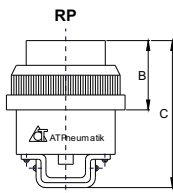

Mechanical Valve Specification & Dimension

Model	MSV86321	MSV86521	Actuator							
			PP	PPL	LB	TB	EB	PB	R	
Port Connection	G 1/8"	G 1/8" / G 1/4"								
Working Medium	Air	Air	A	66.5	71.5	85.5	89.5	86.5	83.5	59.5
Working Pressure	1 MPa, 150 PSI	1 MPa, 150 PSI	B	17	22	33	34	37	34	42
Working Temperature	5 ~ 60°C, 41 ~ 140°F	5 ~ 60°C, 41 ~ 140°F	C	41	46	60	64	61	58	34.5
Orifice Size	12mm² (CV = 0.67)	16mm² (CV = 0.89)	D	125	130	144	148	145	142	118.5

MSV-86321- 3/2 Mechanical Valve