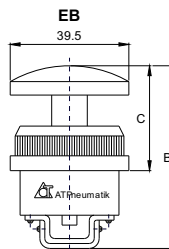

MSV-86321- 3/2 Mechanical Valve