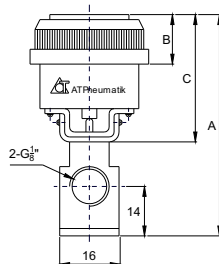

MSV - 86 - 32 - 2 - R

MSV - Mechanical Valve

86 - 86 Series

32 - 3/2-way Valve

52 - 5/2-way Valve

1 - G 1/8"

2 - G 1/4"

R - Roller Valve

LB - Selector Knob (long)

PP - Flat Push Button

EB - Emergency Push

Button w/ Lock

TB - Selector Knob (short)

PB - Mushroom Head

PPL - Raised Push Button

Mechanical Valve Specification & Dimension

Model	MSV86321	MSV86521	Actuator							
			PP	PPL	LB	TB	EB	PB	R	
Port Connection	G 1/8"	G 1/8" / G 1/4"								
Working Medium	Air	Air	A	66.5	71.5	85.5	89.5	86.5	83.5	59.5
Working Pressure	1 MPa, 150 PSI	1 MPa, 150 PSI	B	17	22	33	34	37	34	42
Working Temperature	5 ~ 60°C, 41 ~ 140°F	5 ~ 60°C, 41 ~ 140°F	C	41	46	60	64	61	58	34.5
Orifice Size	12mm ² (CV = 0.67)	16mm ² (CV = 0.89)	D	125	130	144	148	145	142	118.5

MSV-86321- 3/2 Mechanical Valve

Dimensions are in mm